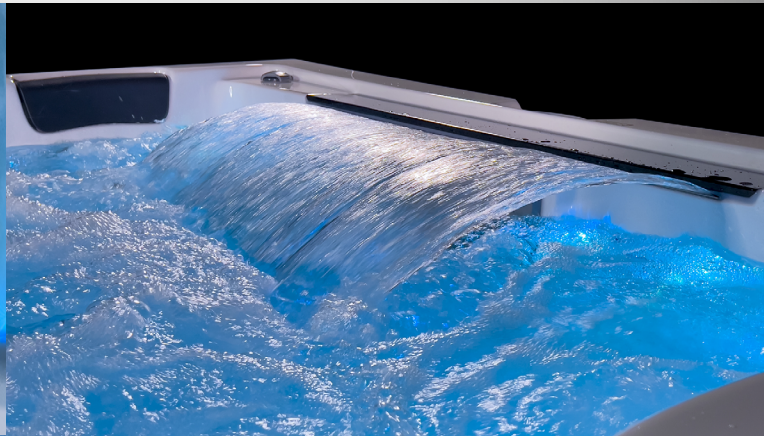

WHIRLPOOL NIZZA II

DESIGN SERIES
MODEL WA710
230 X 230 X 92 cm

Ozonator

Spa Touch Display

Wave Design Wasserfall

Single Control Button

Standard cabinet

or

DETAILS

Seats:	4
Double Reclining Seat:	1
Persons:	6 Persons
Water jets:	42
Isolation:	Xtreme Isolation
Framework:	Stainless steel frame
Controller:	Balboa
Control panel:	Spatouch
Water pump:	1 x 3 HP 2-level + 2 x 3 HP 1-level
Circulation pump:	Silent Wave Eco
Ozonator:	included
UV disinfection:	included
Filter:	2 x lamella filter
Water drain:	included
Heating:	3 KW Balboa
Electrical requirements:	3 phases 16 Ampere, 400 Volt

LED LIGHTING

LED ambient light:	optional
LED waterline:	included
Waterfall:	Wave Design
LED underwater spotlight:	included

OPTIONAL

- Airblower including aromatherapy (up to 16 additional air jets)
- Waterwave Design Sound System
- WiFi Control System
- Hydrospeed Massage
- Waterwave Clear Saltsystem
- Preparation of external access (e.g. air/heat pump)

White Pearl

Gypsum

Mediterranean Sunset

Ocean Wave

Summer Sapphire

Midnight Opal

Sahara