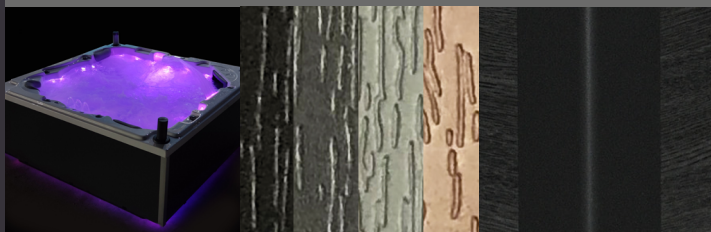

WHIRLPOOL NIZZA II

DESIGN SERIES
MODEL WA710
230 X 230 X 92 cm

Ozonator

Spa Touch Display

Wave Design Wasserfall

Single Control Button

Standard cabinet

or

Aluminium cabinet

WATERWAVE SPAS®

www.waterwave-spas.com

WHIRLPOOL NIZZA II DESIGN SERIES

TECHNICAL DATA

Dimensions:	230 x 230 x 92 cm
Empty weight:	350 kg
Water capacity:	1.500 l
Total weight:	1.850 kg
Cabinet color:	see overview
Shell color:	see overview
Cabinet:	Aluminium or Standardcabinet

DETAILS

Seats:	4
Double Reclining Seat:	1
Persons:	6 Persons
Water jets:	42
Isolation:	Xtreme Isolation
Framework:	Stainless steel frame
Controller:	Balboa
Control panel:	Spatouch
Water pump:	1 x 3 HP 2-level + 2 x 3 HP 1-level
Circulation pump:	Silent Wave Eco
Ozonator:	included
UV disinfection:	included
Filter:	2 x lamella filter
Water drain:	included
Heating:	3 KW Balboa
Electrical requirements:	3 phases 16 Ampere, 400 Volt

White Pearl

Gypsum

Mediterranean Sunset

Ocean Wave

Summer Sapphire

Midnight Opal

Sahara