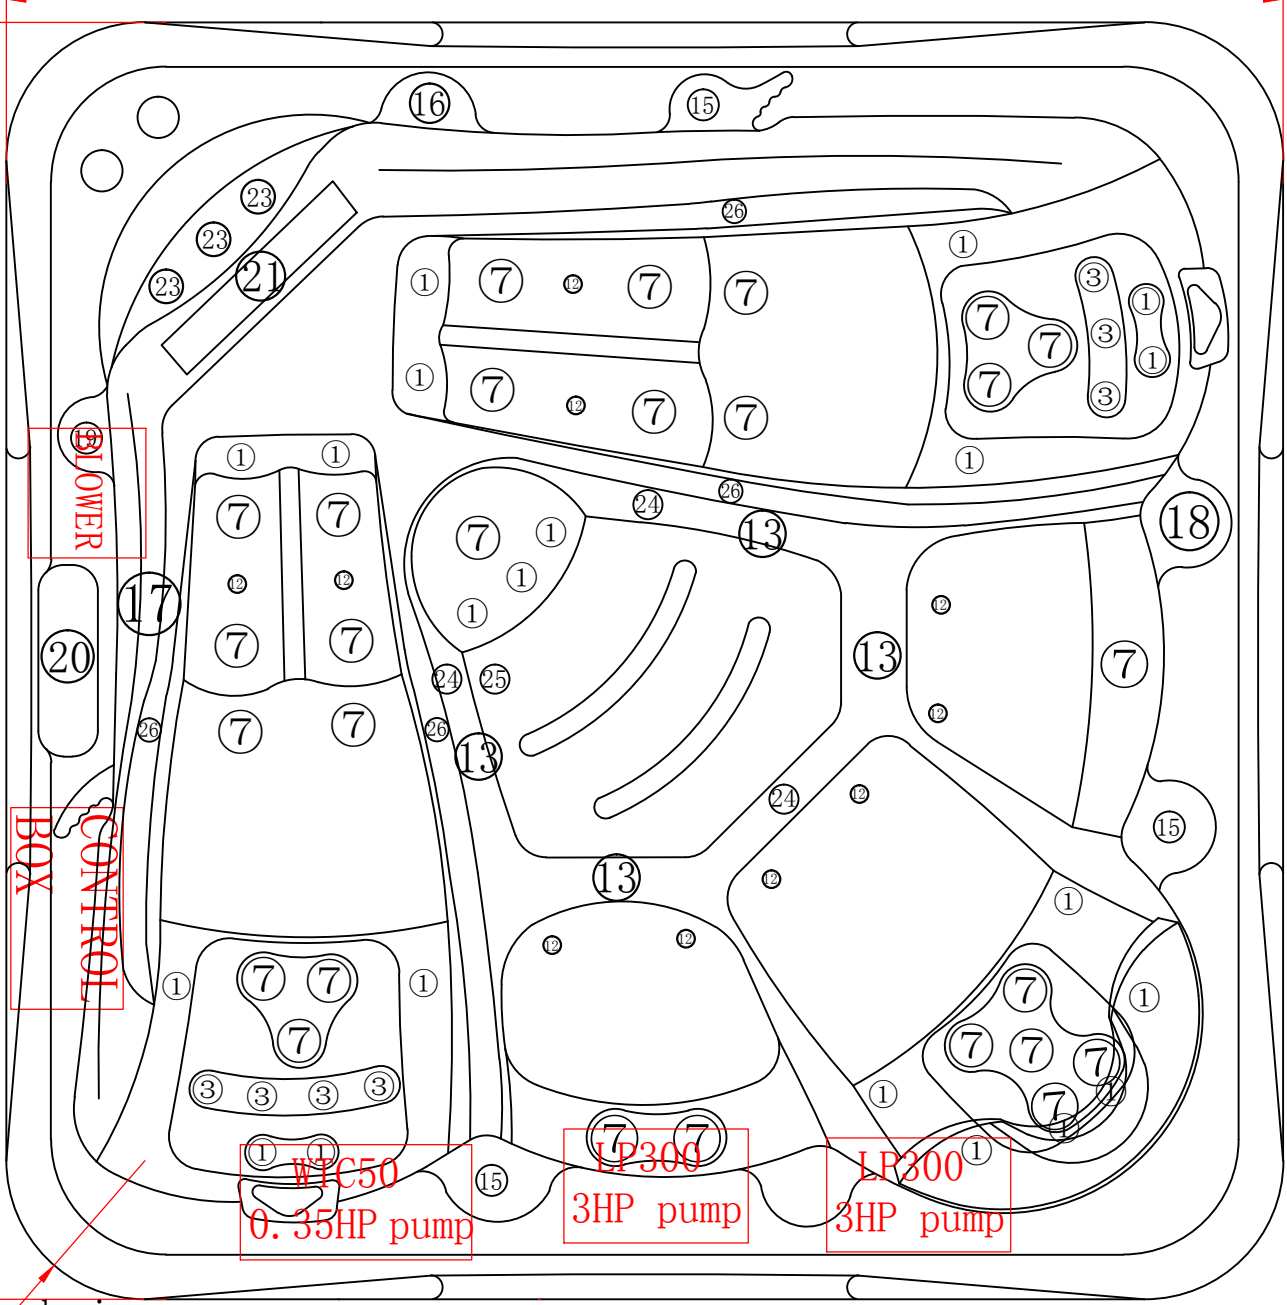

Model I Portland

2300

2300

R250 drain

number	name	No	name
1	2"directionel jet	2	2"double roto jet
3	2.5"directionel jet	4	2.5"double roto jet
5	3.5"directionel jet	6	3.5"roto jet
7	3.5"double roto jet	8	4.5"roto jet
9	4.5"double roto jet	10	5"roto jet
11	5"double roto jet	12	air jet
13	200GPM suction	14	drain (90GPM)
15	air regulator	16	water controler
17	LED light	18	water diverter
19	aromatherapy	20	control panel
21	filter	22	waterfall
23	Water jet nozzle	24	circulation jet
25	drain	26	1"directionel jet