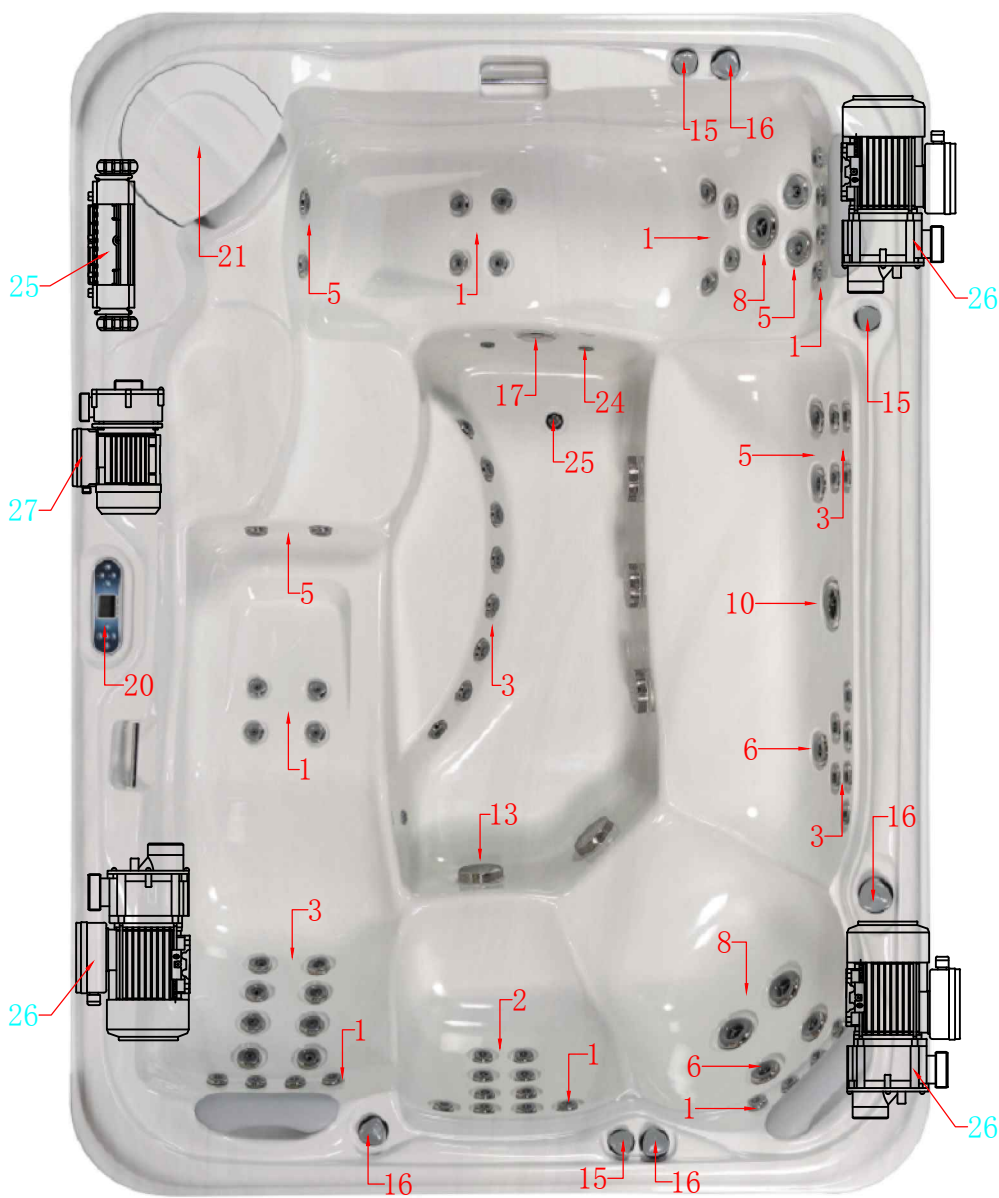

# Ravenna

Mould depth:820mm

| Item | name                | hole size | number | Item | name                 | hole size  | number |
|------|---------------------|-----------|--------|------|----------------------|------------|--------|
| 1    | 2"directional jet   | ø38       | 18     | 2    | 2"double roto jet    | ø38        | 6      |
| 3    | 2.5"directional jet | ø44       | 26     | 4    | 2.5"double roto jet  | ø44        |        |
| 5    | 3"directional jet   | ø55       | 8      | 6    | 3"roto jet           | ø55        | 3      |
| 7    | 3"double roto jet   | ø55       |        | 8    | 4"directional jet    | ø65        | 3      |
| 9    | 4.5"double roto jet | ø65       |        | 10   | 5"directional jet    | ø95        | 1      |
| 11   | 5"big shower jets   | ø95       |        | 12   | air jet              | ø30        |        |
| 13   | 200GPM suction      | ø85       | 7      | 14   | drain (90GPM)        | ø60        | 1      |
| 15   | air regulator       | ø44       | 3      | 16   | water controler      | ø56        | 3      |
| 17   | LED light           | ø95       | 1      | 18   | water diverter       | By request |        |
| 19   | aromatherapy        | ø44       |        | 20   | control panel        | By request | 1      |
| 21   | filter              | ø170      | 1      | 22   | waterfall            | By request | 1      |
| 23   | Water jet nozzle    | ø65       |        | 24   | drain                | ø38        | 1      |
| 25   | Controller          |           | 1      | 26   | LP300 3HP Water pump |            | 3      |
| 27   | Circulating pump    |           | 1      |      |                      |            |        |