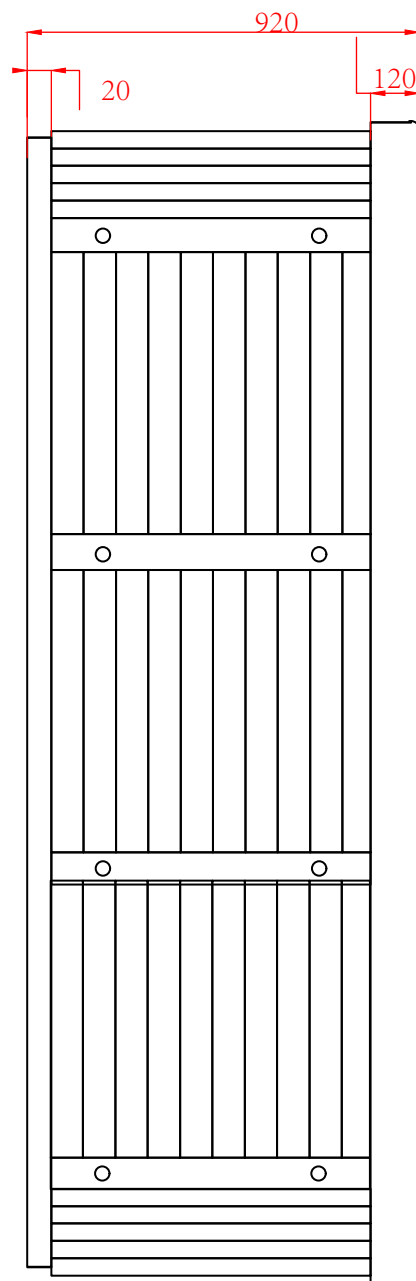

# Ravenna

Mould depth:820mm

| Item | name                | hole size | number | Item | name                 | hole size  | number |
|------|---------------------|-----------|--------|------|----------------------|------------|--------|
| 1    | 2"directional jet   | ø38       | 18     | 2    | 2"double roto jet    | ø38        | 6      |
| 3    | 2.5"directional jet | ø44       | 26     | 4    | 2.5"double roto jet  | ø44        |        |
| 5    | 3"directional jet   | ø55       | 8      | 6    | 3"roto jet           | ø55        | 3      |
| 7    | 3"double roto jet   | ø55       |        | 8    | 4"directional jet    | ø65        | 3      |
| 9    | 4.5"double roto jet | ø65       |        | 10   | 5"directional jet    | ø95        | 1      |
| 11   | 5"big shower jets   | ø95       |        | 12   | air jet              | ø30        |        |
| 13   | 200GPM suction      | ø85       | 7      | 14   | drain (90GPM)        | ø60        | 1      |
| 15   | air regulator       | ø44       | 3      | 16   | water controler      | ø56        | 3      |
| 17   | LED light           | ø95       | 1      | 18   | water diverter       | By request |        |
| 19   | aromatherapy        | ø44       |        | 20   | control panel        | By request | 1      |
| 21   | filter              | ø170      | 1      | 22   | waterfall            | By request | 1      |
| 23   | Water jet nozzle    | ø65       |        | 24   | drain                | ø38        | 1      |
| 25   | Controller          |           | 1      | 26   | LP300 3HP Water pump |            | 3      |
| 27   | Circulating pump    |           | 1      |      |                      |            |        |